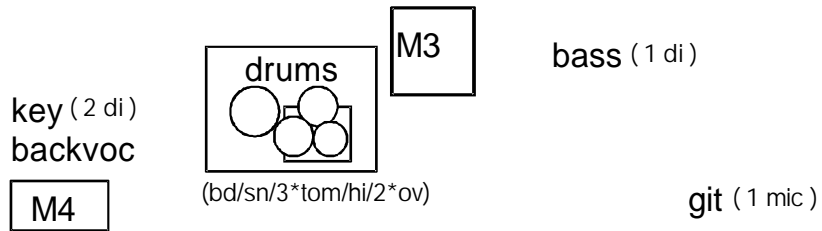

Blaues Wunder

Bühnenplan

Kanal	1	2	3	4	5	6	7	8	9	10	11	12	13	14	15	16	17	18	19	20	21
Inst.	Bass drum	Snare	HiHat	Floor Tom	Tom 2	Tom 1	Overhead L	Overhead R	Bass	Git	Keyb. L	Keyb. R	Bariton Sax	Posaune	Trompete	Trompete	Tenor Sax	Vox Bernd (tromp)	Vox Volker (key)	Vox Klaus (lead)	Vox Stef (git)
Monitoring:																					
M1										(x)	x	x								XX	X
M2													X	X	X	X	X	x		x	
M3	X	x	x						x	x	x	x								x	x
M4										(x)	X	X							X	x	x